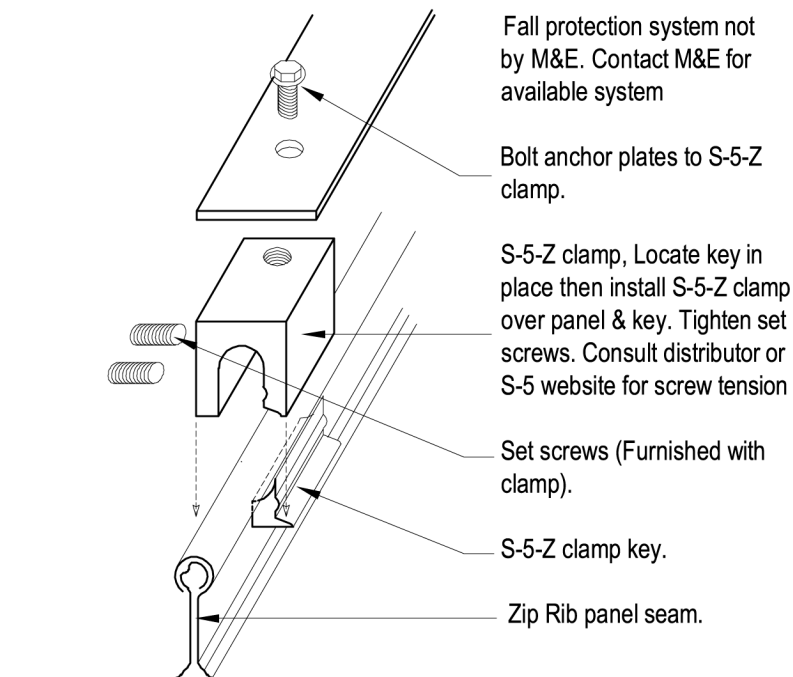

**ZIP-RIB®**

**Fall Protection System with S-5-Z clamp**

**Applications**

Fall protection system for use with the ZIP-RIB roof system. Mounts directly to the panel ribs with set screws eliminating through fastener attachments.

Other applications for the S-5-Z™ leg clamp include guy wires, snowguards, signs, rooftop walkways and solar panels.

**Assembly**

Attach S-5-Z™ leg clamps to panel ribs with attached set screws. Bolt fall protection system to S-5-Z™ leg clamps.

**S-5-Z™ Leg Clamp**

Aluminum block for use with ZIP-RIB panel system.